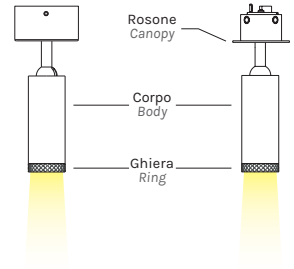

# BEAM MASTER Ø35

- alluminio

- aluminum