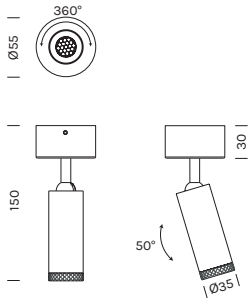

Con rosone, senza driver

With canopy, without driver